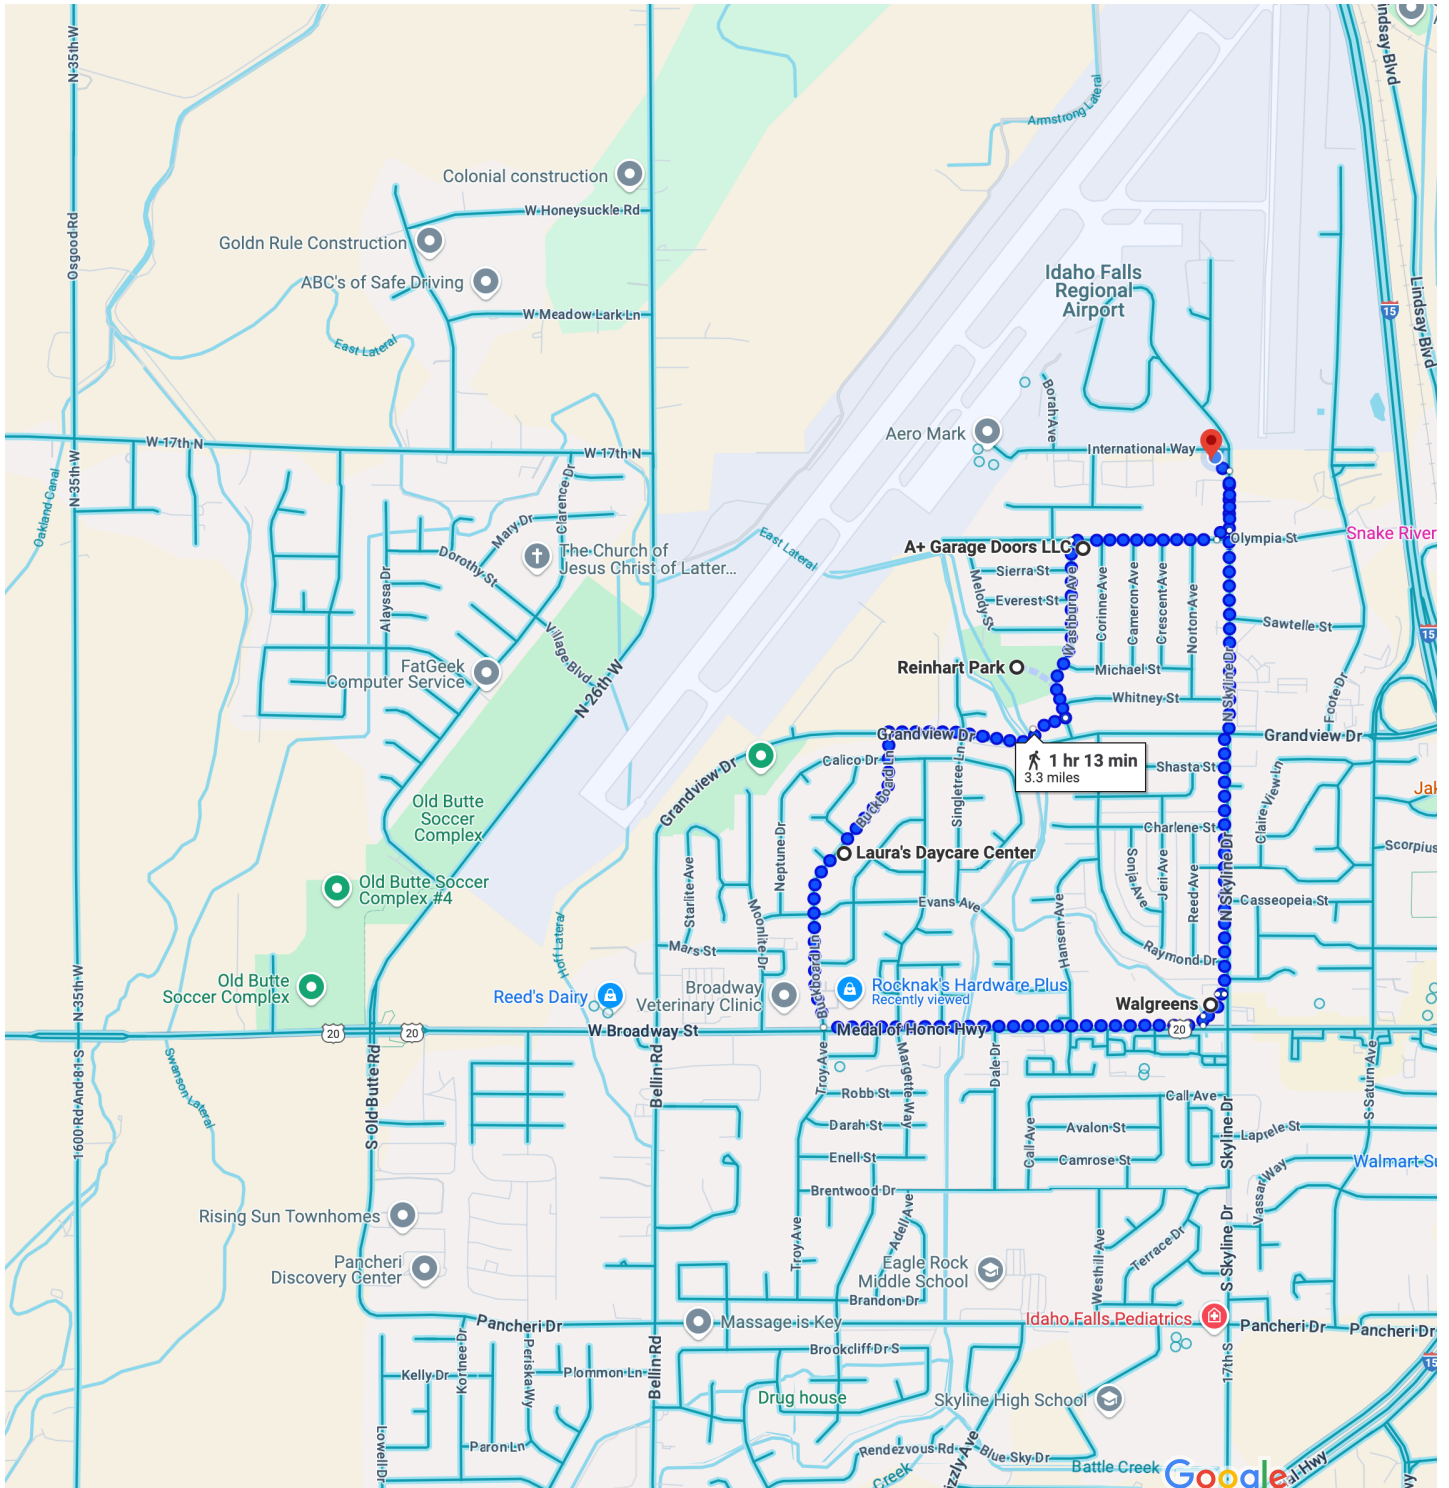

1585 N Skyline Dr, Idaho Falls, ID 83402 Walk 3.3 miles, 1 hr 13 min  
to 1585 N Skyline Dr, Idaho Falls, ID 83402

2025 FROSTY 5K - BE A CHAMPION OF CHILDREN

Use caution—walking directions may not always reflect real-world conditions

### 1585 N Skyline Dr

Idaho Falls, ID 83402

- ↑ 1. Head southeast toward N Skyline Dr  
\_\_\_\_\_ 131 ft
- ↪ 2. Turn right onto N Skyline Dr  
\_\_\_\_\_ 0.9 mi
- ↪ 3. Turn right  
\_\_\_\_\_ 89 ft
- ↶ 4. Turn left  
**i** Destination will be on the right  
\_\_\_\_\_ 233 ft

### Laura's Daycare Center

834 Buckboard Ln, Idaho Falls, ID 83402

- ↑ 9. Head northeast on Buckboard Ln toward Chantilly Ln  
\_\_\_\_\_ 0.2 mi
- ↪ 10. Turn right onto Grandview Dr  
\_\_\_\_\_ 0.3 mi
- ↶ 11. Turn left toward Washburn Ave  
\_\_\_\_\_ 141 ft

### Reinhart Park

1055 Washburn Ave, Idaho Falls, ID 83402

- ↑ 14. Head north on Washburn Ave toward Michael St  
\_\_\_\_\_ 0.3 mi
- ↪ 15. Turn right onto Olympia Dr  
**i Destination will be on the right**  
\_\_\_\_\_ 105 ft