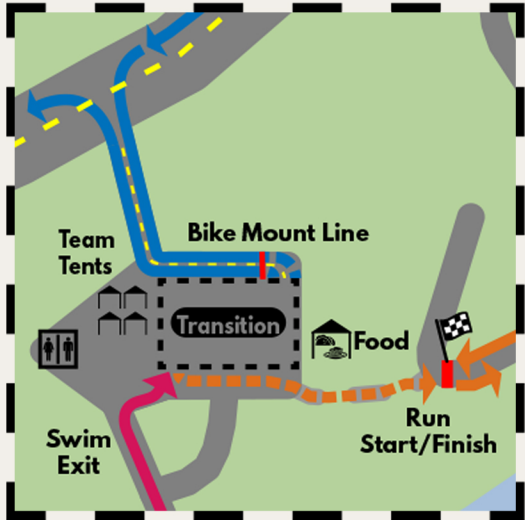

BEVOMAN TRIATHLON

Olympic Course Map

-  Swim Course - 1500m
-  Bike Course - 40km (4 Laps)
-  Run Course - 10k (Out and Back)
-  Run Course - Trail
-  Aid Station